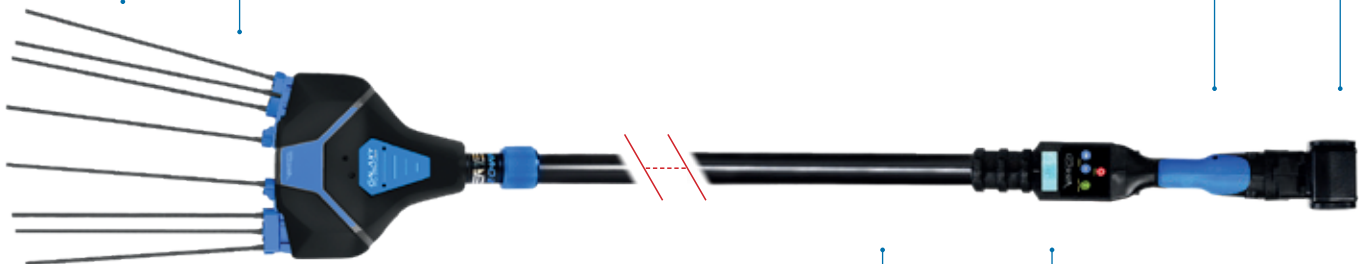

# CORDLESS

4+4 rebbi lunghi in carbonio.  
grande produttività

4+4 long carbon rods.  
great productivity

movimento laterale contrap-  
posto. ampia area di lavoro.

contrasting lateral move-  
ment. large working area.

batteria cordless compatibile con tutti  
gli attrezzi potatura gamma 14.4

cordless battery compatibility  
with all vesco 14.4 v range tools  
perfect balance

impugnatura ergonomica  
in bicomponente soft touch

ergonomic soft touch  
bi-component handle

testa leggera con  
design affusolato

lightweight head with  
tapered design

asta ultraleggera in alluminio.  
fissa o telescopica

ultra-light aluminum pole.  
fixed or telescopic

*Cordless technology without cable*  
*Battery compatibility with shears/pruners range*  
*Light and balanced*  
*Realized and assembled in Italy*  
*Opposing lateral movement*  
*4+4 Long carbon rods*  
*Reduced vibrations*  
*High productivity*  
*Lightweight thinned head in technopolymer*  
*Soft touch two-component handle*  
*Multifunction display*  
*4 constant rake speeds (1.250 bat/min MAX)*  
*Electronic management of power and speed*  
*Low maintenance costs*